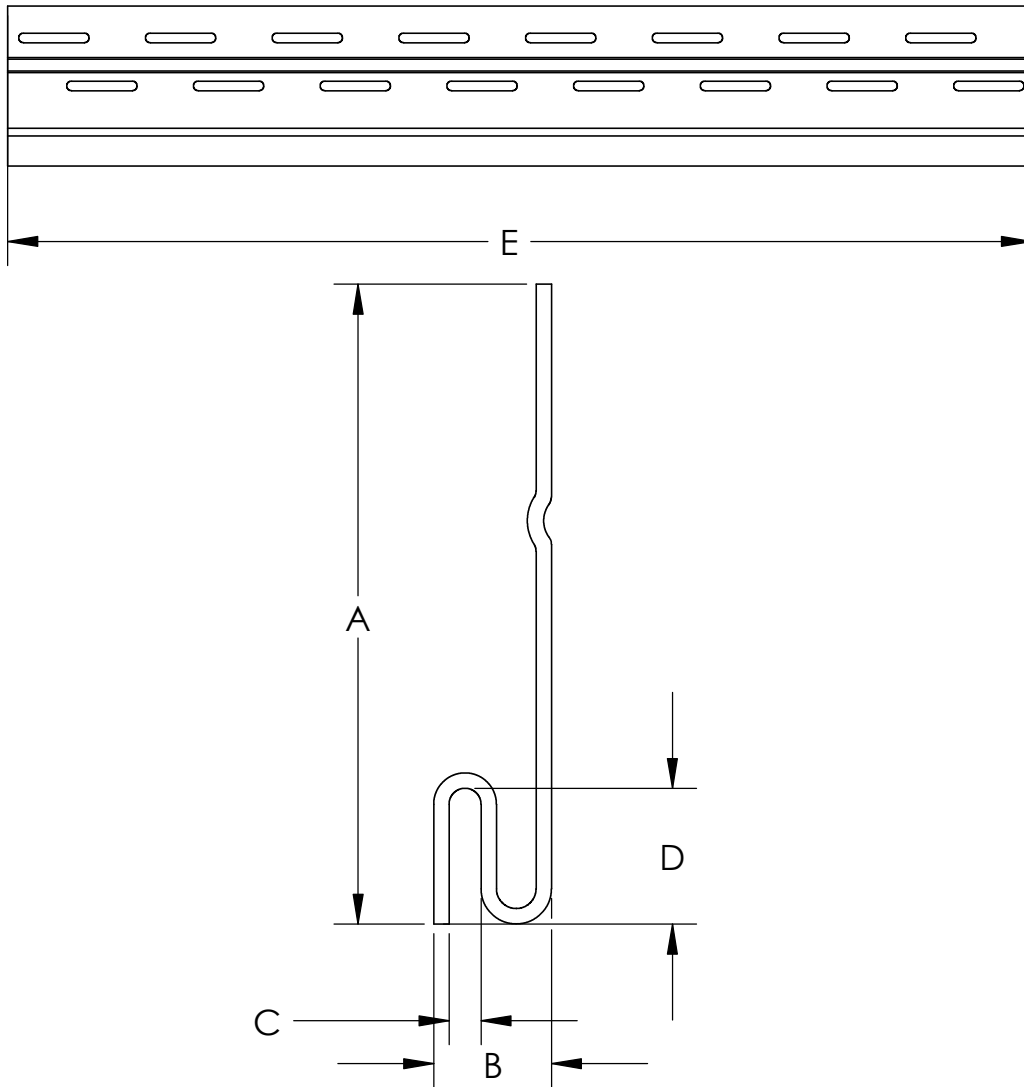

CEDARWAY UNIVERSAL STARTER

- A. STARTER OVERALL HEIGHT = 2 1/2"
- B. TOTAL WIDTH = 7/16"
- C. INNER WIDTH = 1/8"
- D. LOCKING HEIGHT = 1/2"
- E. TOTAL LENGTH = 12' (144") SECTIONS

WALL THICKNESS EXPOSED = 0.060"
PIECES PER BOX = 40
WHITE ONLY

PART #6180
DIE #6180